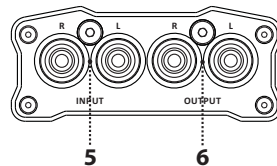

5. RCA Input

From a music source with RCA connections.

6. RCA Output

To amplifier.

LEDs

- Ready
- 🔌 Class A TubeState® in operation
- 🔌 Power on

Specifications

- Input voltage: AC 100-240v, 50/60Hz
- Power consumption: 7W
- Input impedance:
  - 1M ohm Direct Tube Buffer
  - 100k ohm Tube Pre Amplifier with Volume Control
- Output stage impedance: <1 ohm
- Output impedance corrected: <160 ohm
- Dimensions: 175(l) x 67(w) x 28(h) mm
- Weight: 233g (0.51 lbs)
- Warranty period: 12 months

ifi-audio.com

Ver1.0